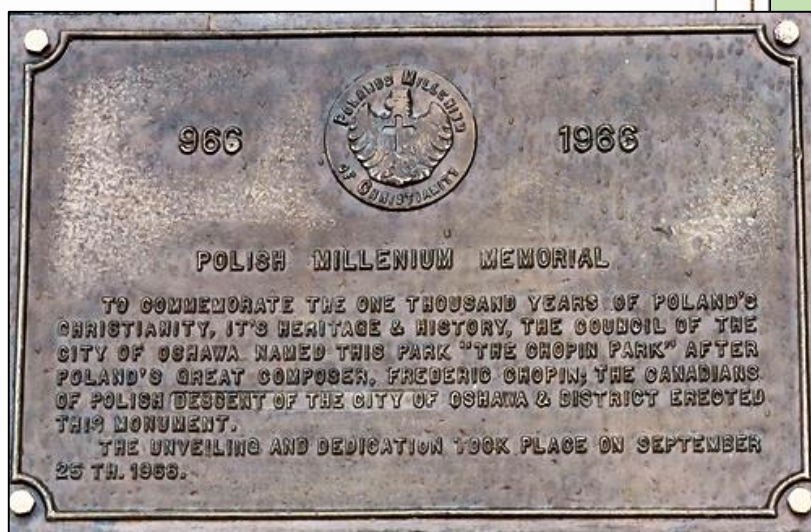

Pomnik Millenium Polski,
który ufundowała Polonia w mieście Oshawa w Kanadzie
m.in. z inicjatywy Lecha Prazmowskiego,
syna Władysława Beliny Prazmowskiego

obok:

Tablica poprzedzająca ustawiony Nowy Pomnik,
obecnie wkomponowana w całość